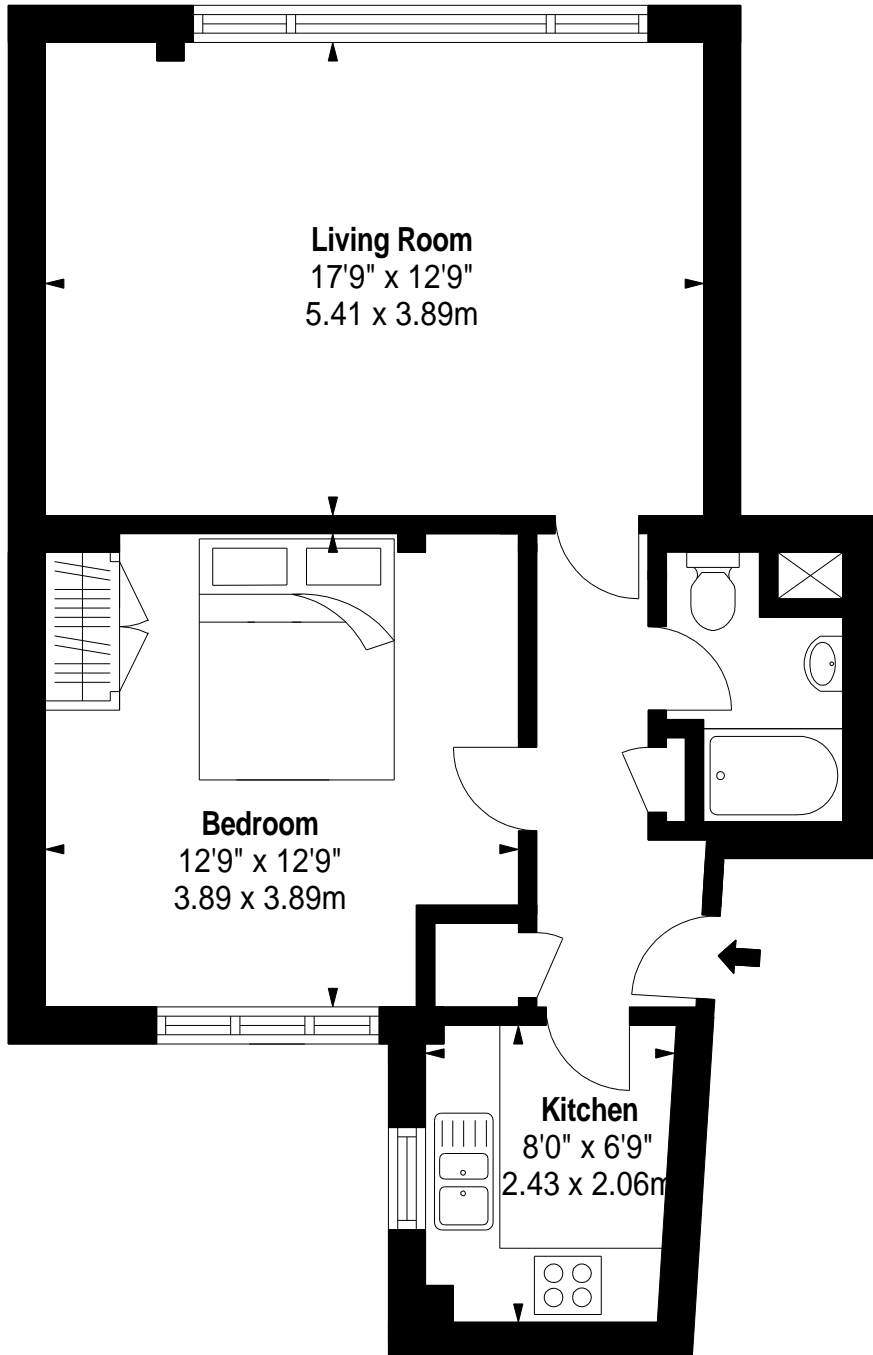

**Grosvenor Lodge  
94 Grosvenor Road  
Pimlico SW1**

**Approx. Gross Internal Area\***  
**541 ft<sup>2</sup> - 50.26 m<sup>2</sup>**

**Ground Floor**

**Illustration For Identification Purposes Only. Not to Scale**

\* As Defined by RICS - Code of Measuring Practice  
Copyright © BluePrint Floorplans Ltd. 2023  
[info@blueprintfloorplans.co.uk](mailto:info@blueprintfloorplans.co.uk)  
Drawing No.FP001